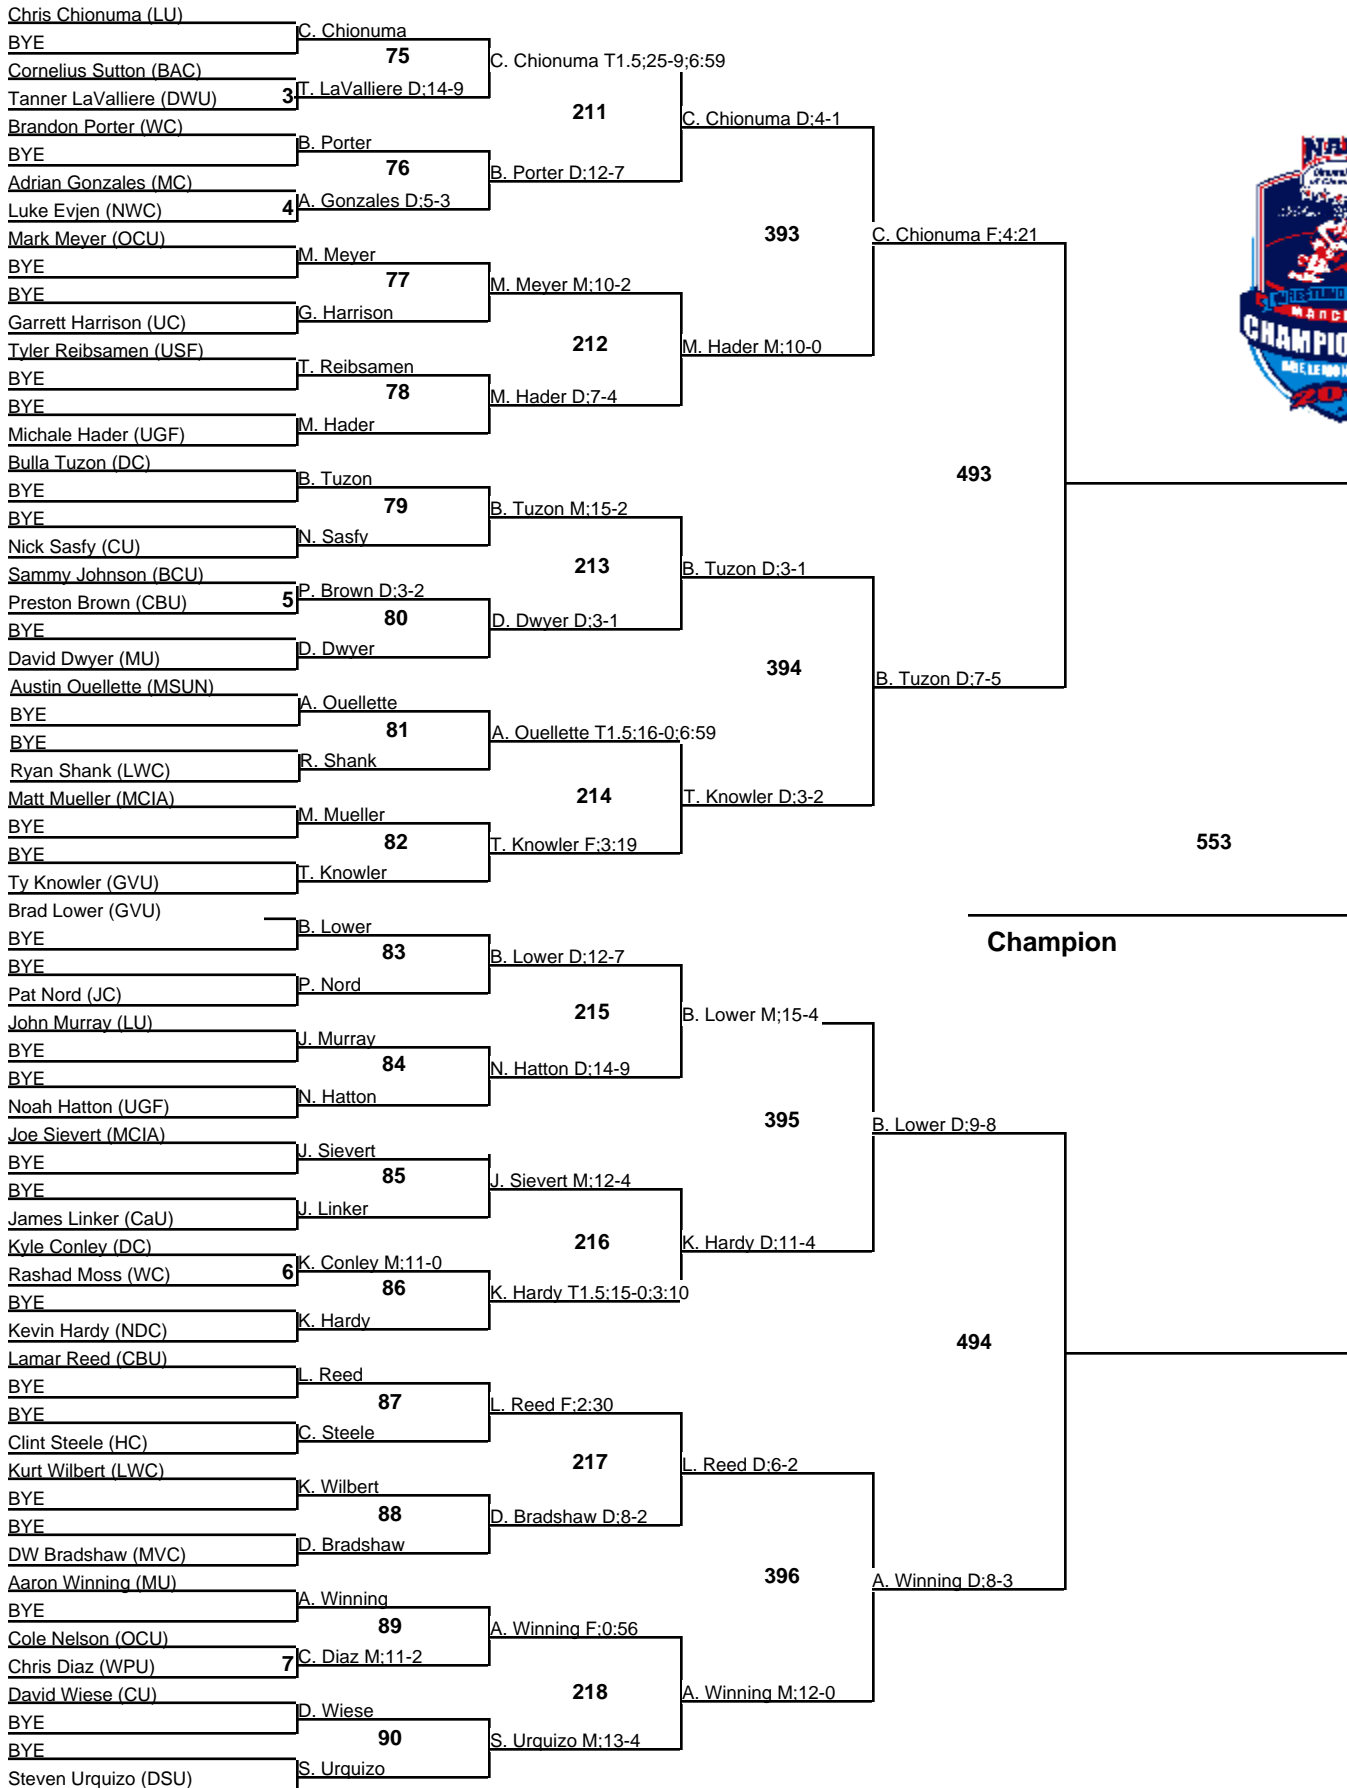

2010 NAIA Wrestling Championship

165
Championship
28 February 2010