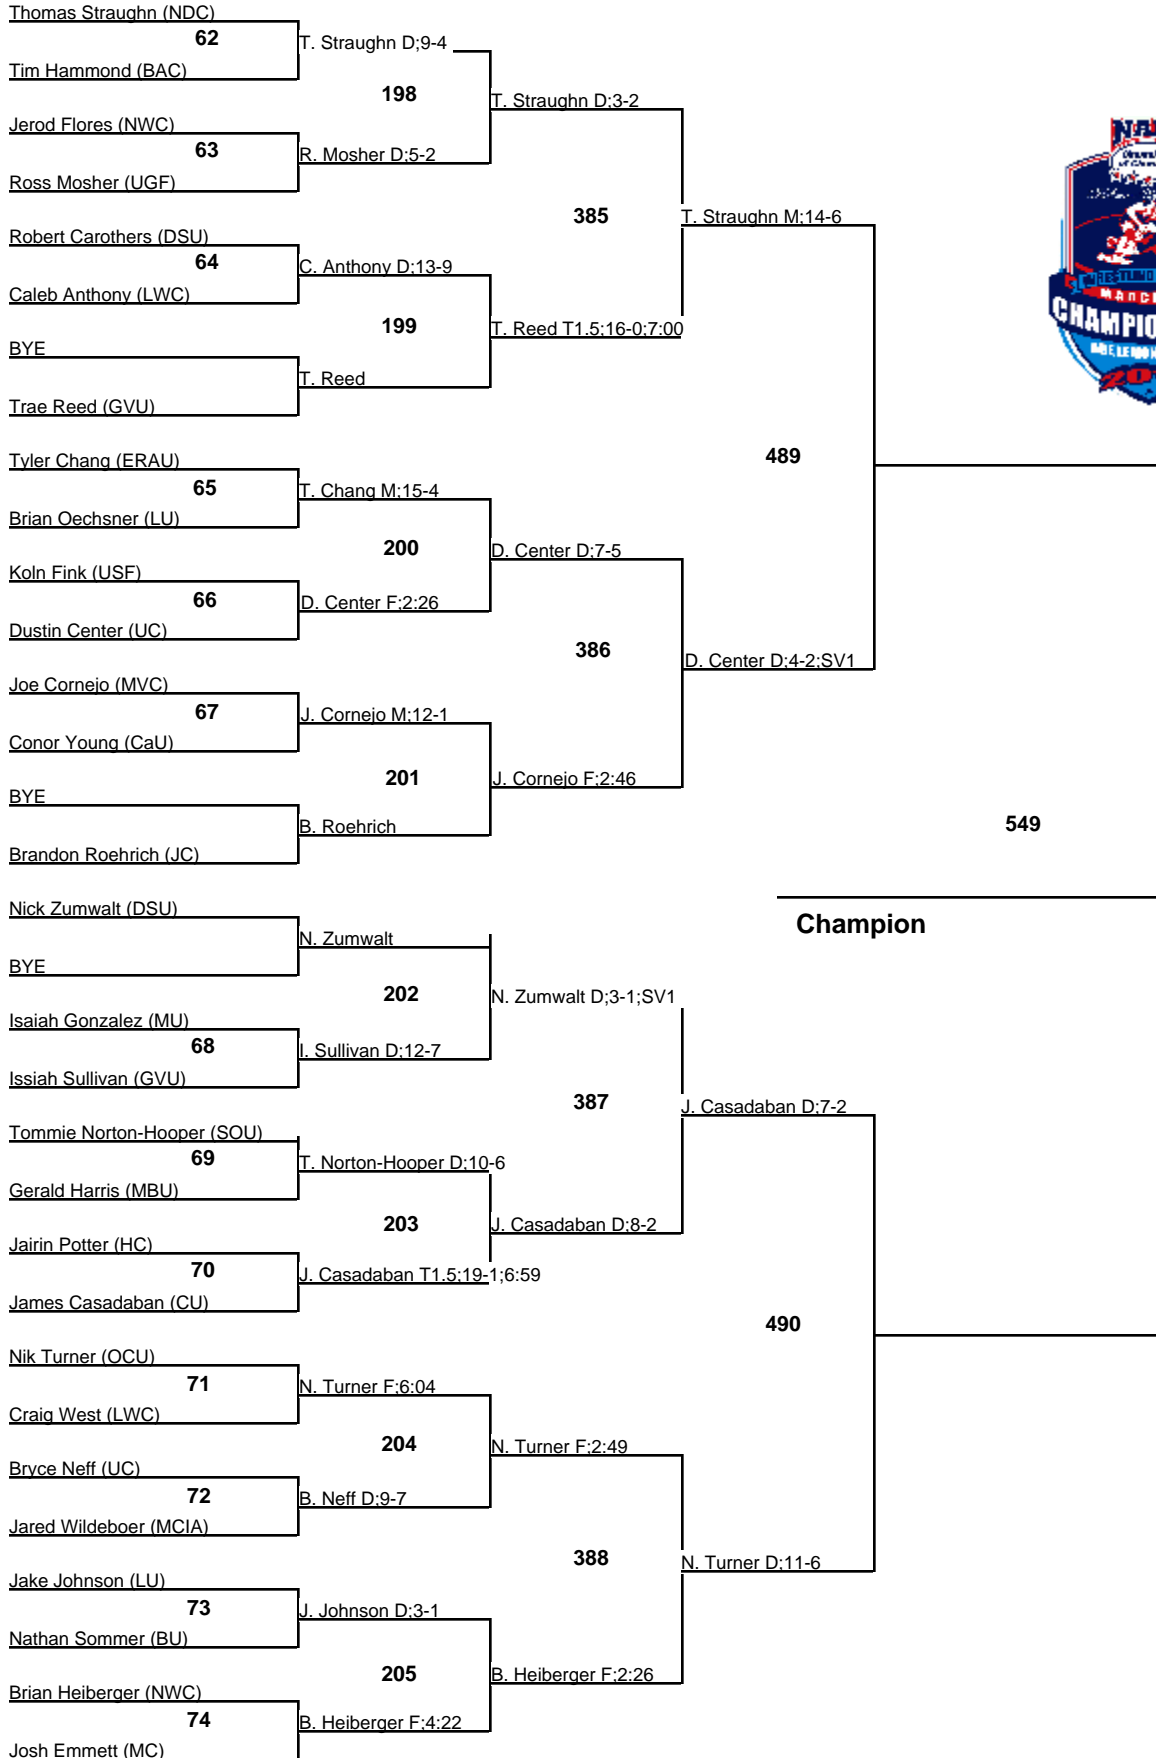

2010 NAIA Wrestling Championship

157
Championship
28 February 2010