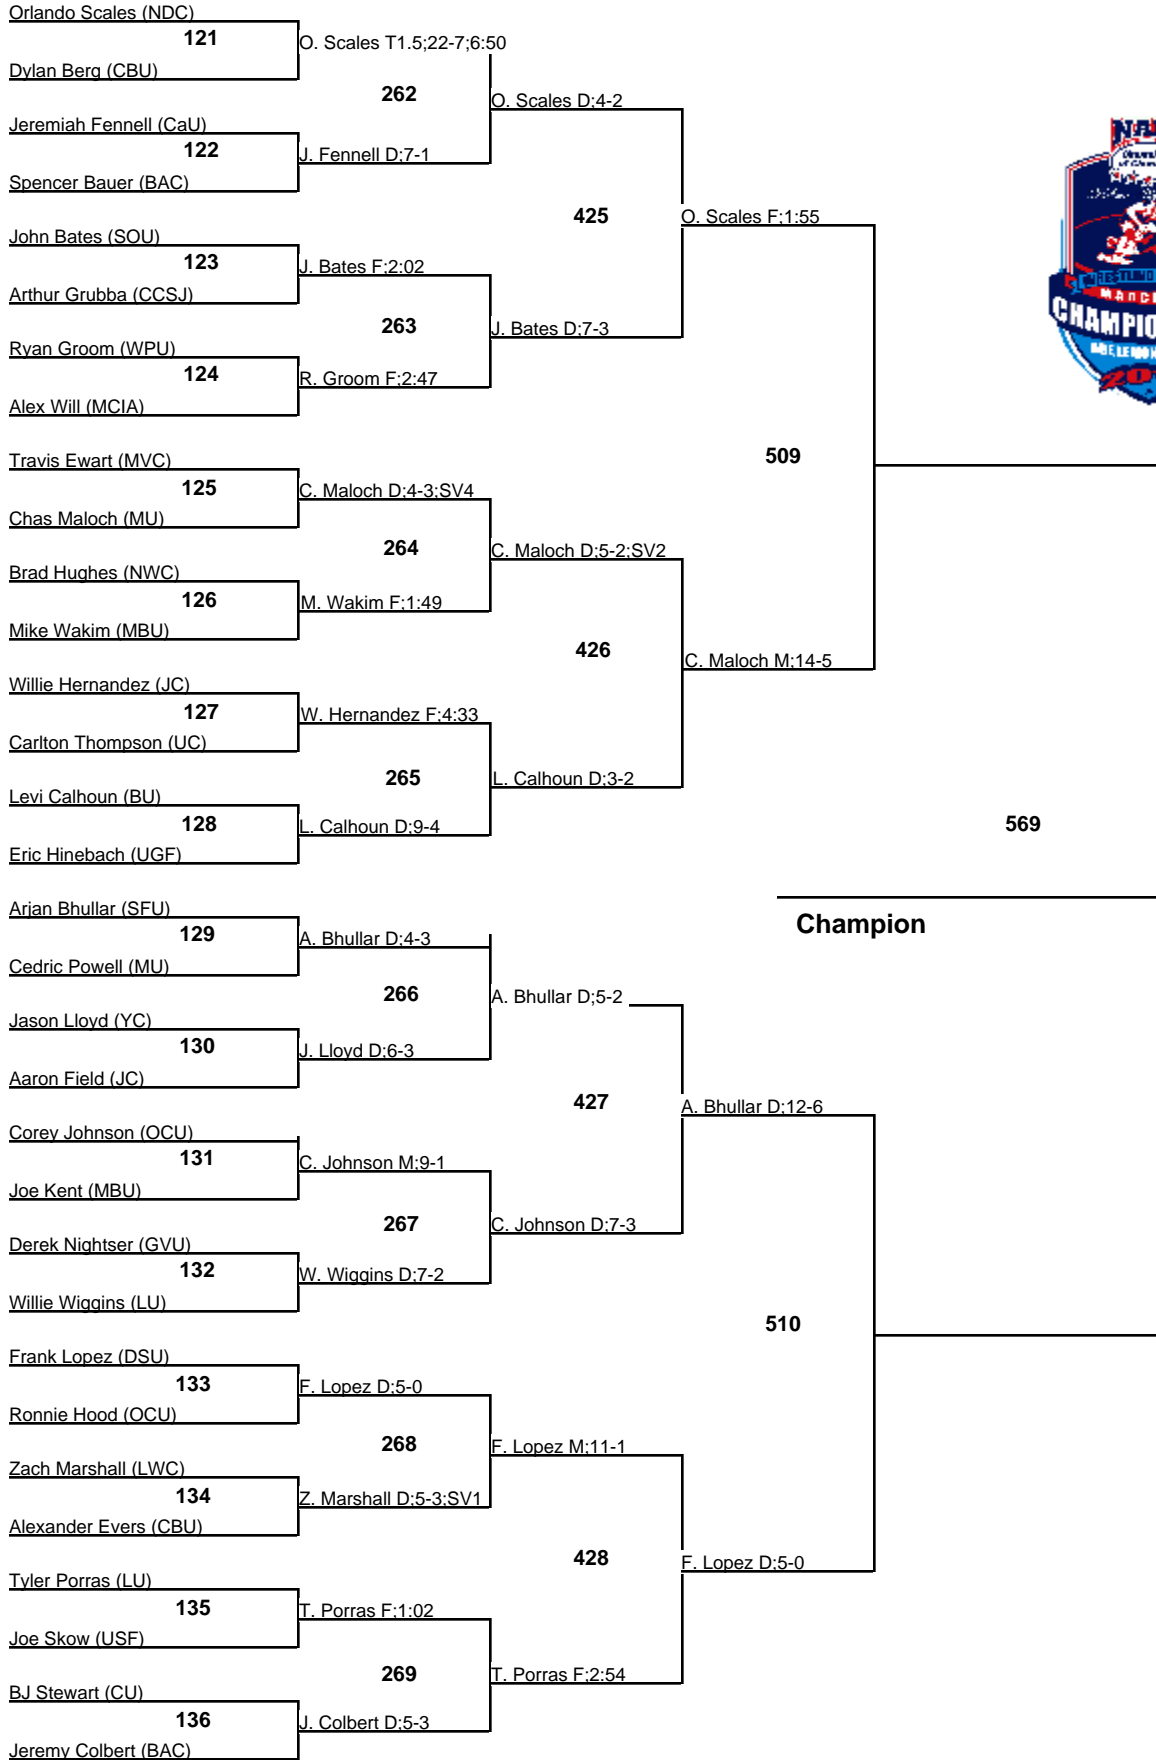

2010 NAIA Wrestling Championship

285
Championship
28 February 2010