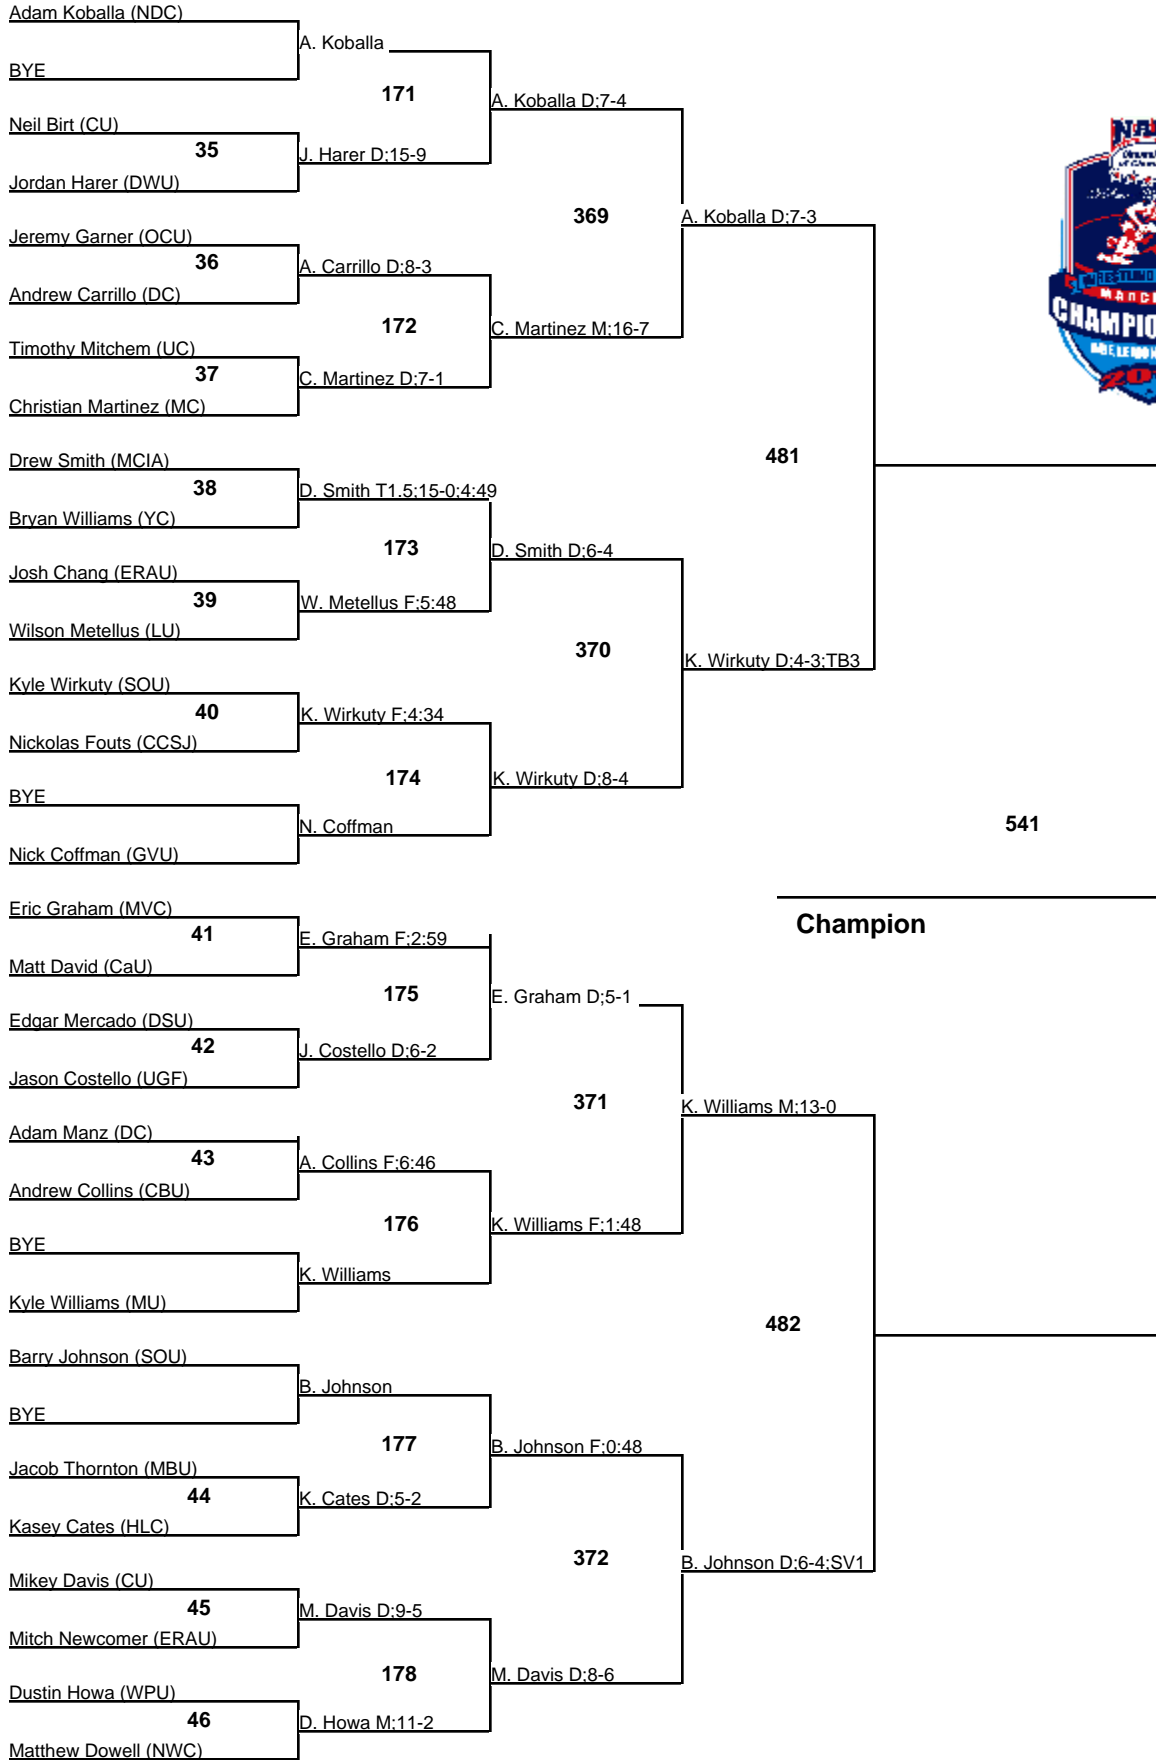

2010 NAIA Wrestling Championship

125
Championship
28 February 2010

2010 NAIA Wrestling Championship

125
Wrestleback
28 February 2010

2010 NAIA Wrestling Championship

133
Championship
28 February 2010

2010 NAIA Wrestling Championship

133
Wrestleback
 28 February 2010

2010 NAIA Wrestling Championship

141
Championship
28 February 2010

2010 NAIA Wrestling Championship

141
Wrestleback
28 February 2010

2010 NAIA Wrestling Championship

149
Championship
28 February 2010