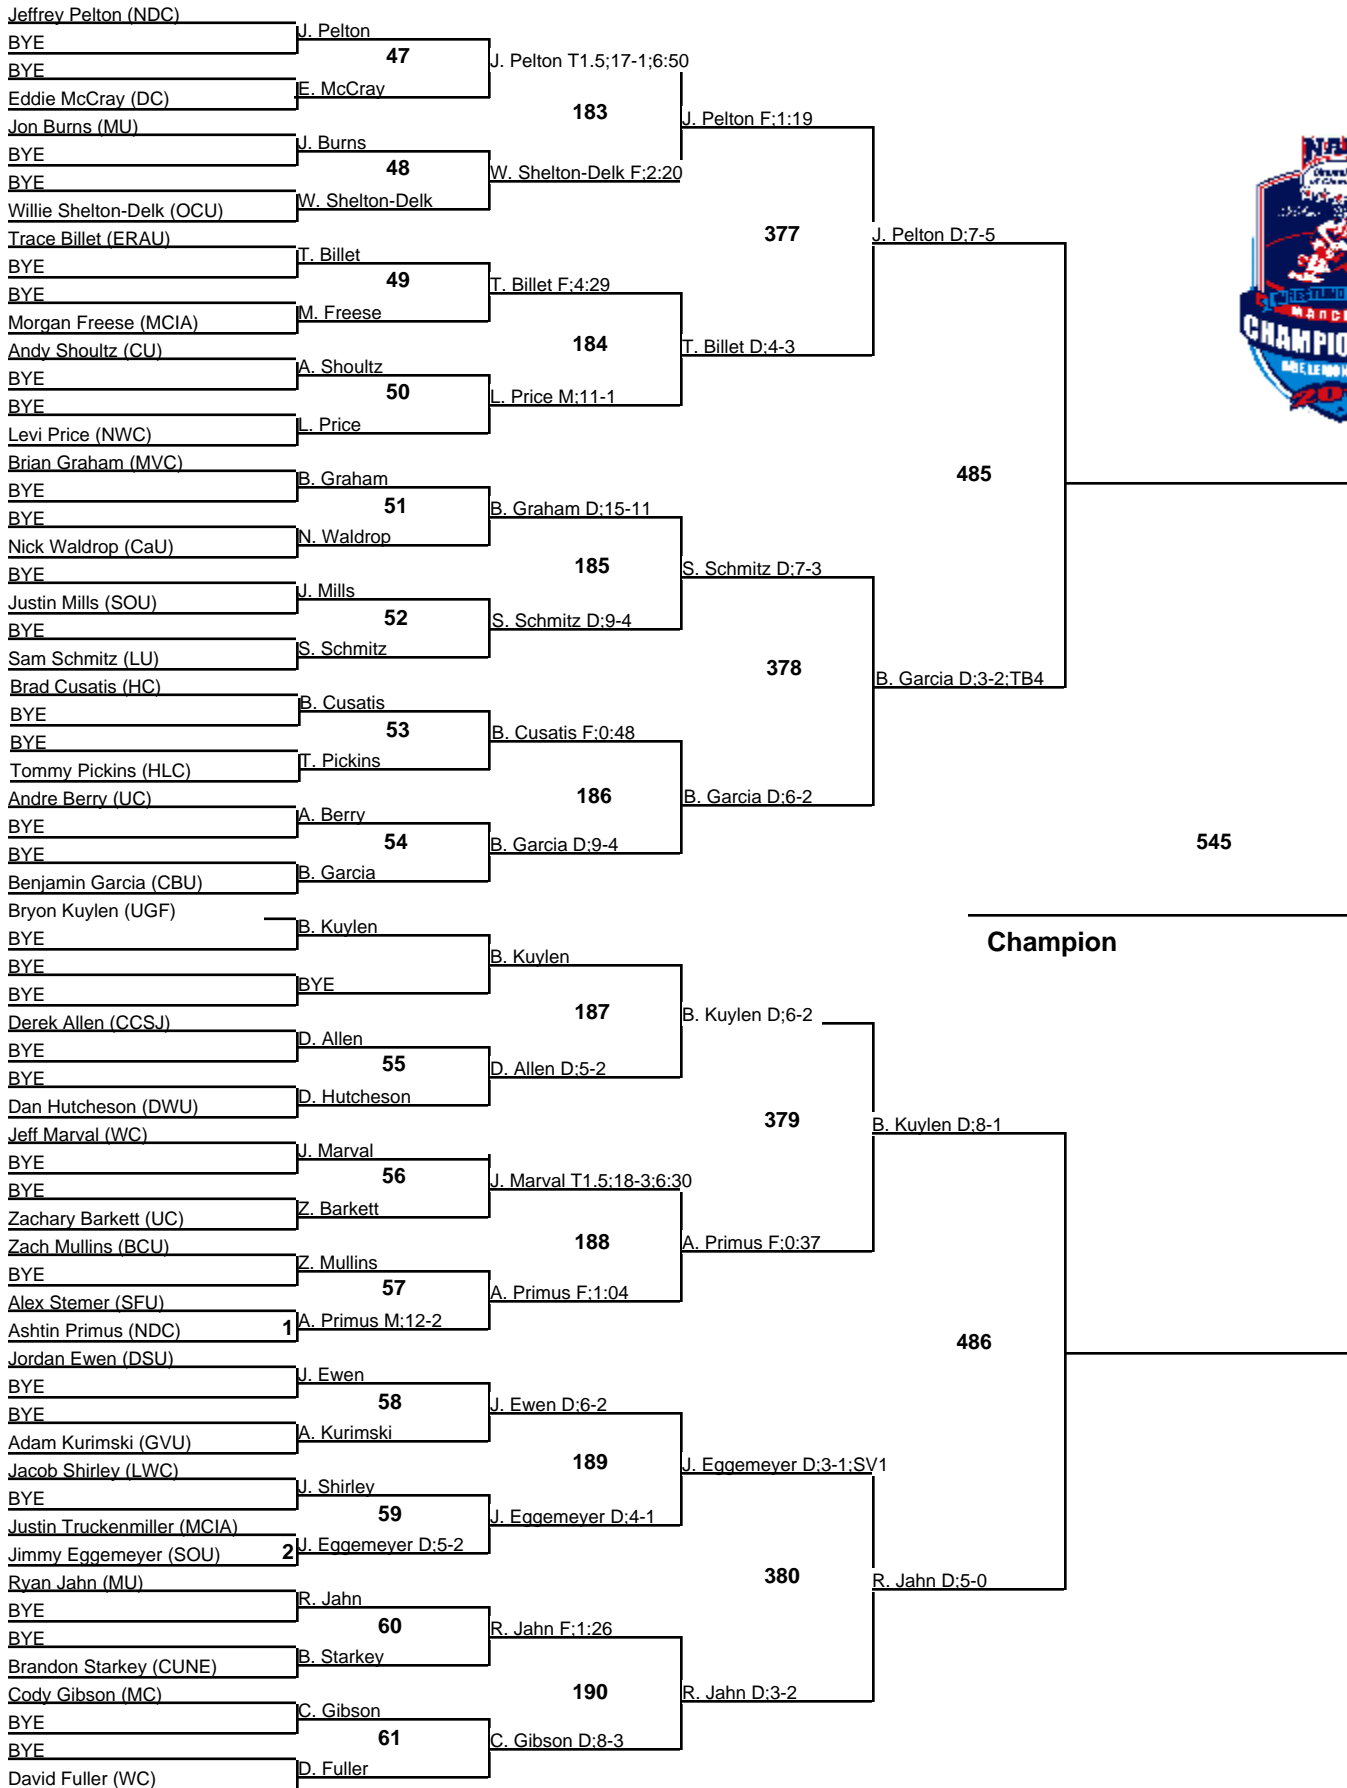

2010 NAIA Wrestling Championship

125
Championship
28 February 2010

2010 NAIA Wrestling Championship

125
Wrestleback
28 February 2010

2010 NAIA Wrestling Championship

133
Championship
28 February 2010

2010 NAIA Wrestling Championship

133
Wrestleback
 28 February 2010

2010 NAIA Wrestling Championship

141
Championship
28 February 2010

2010 NAIA Wrestling Championship

141
Wrestleback
28 February 2010

2010 NAIA Wrestling Championship

149
Championship
28 February 2010