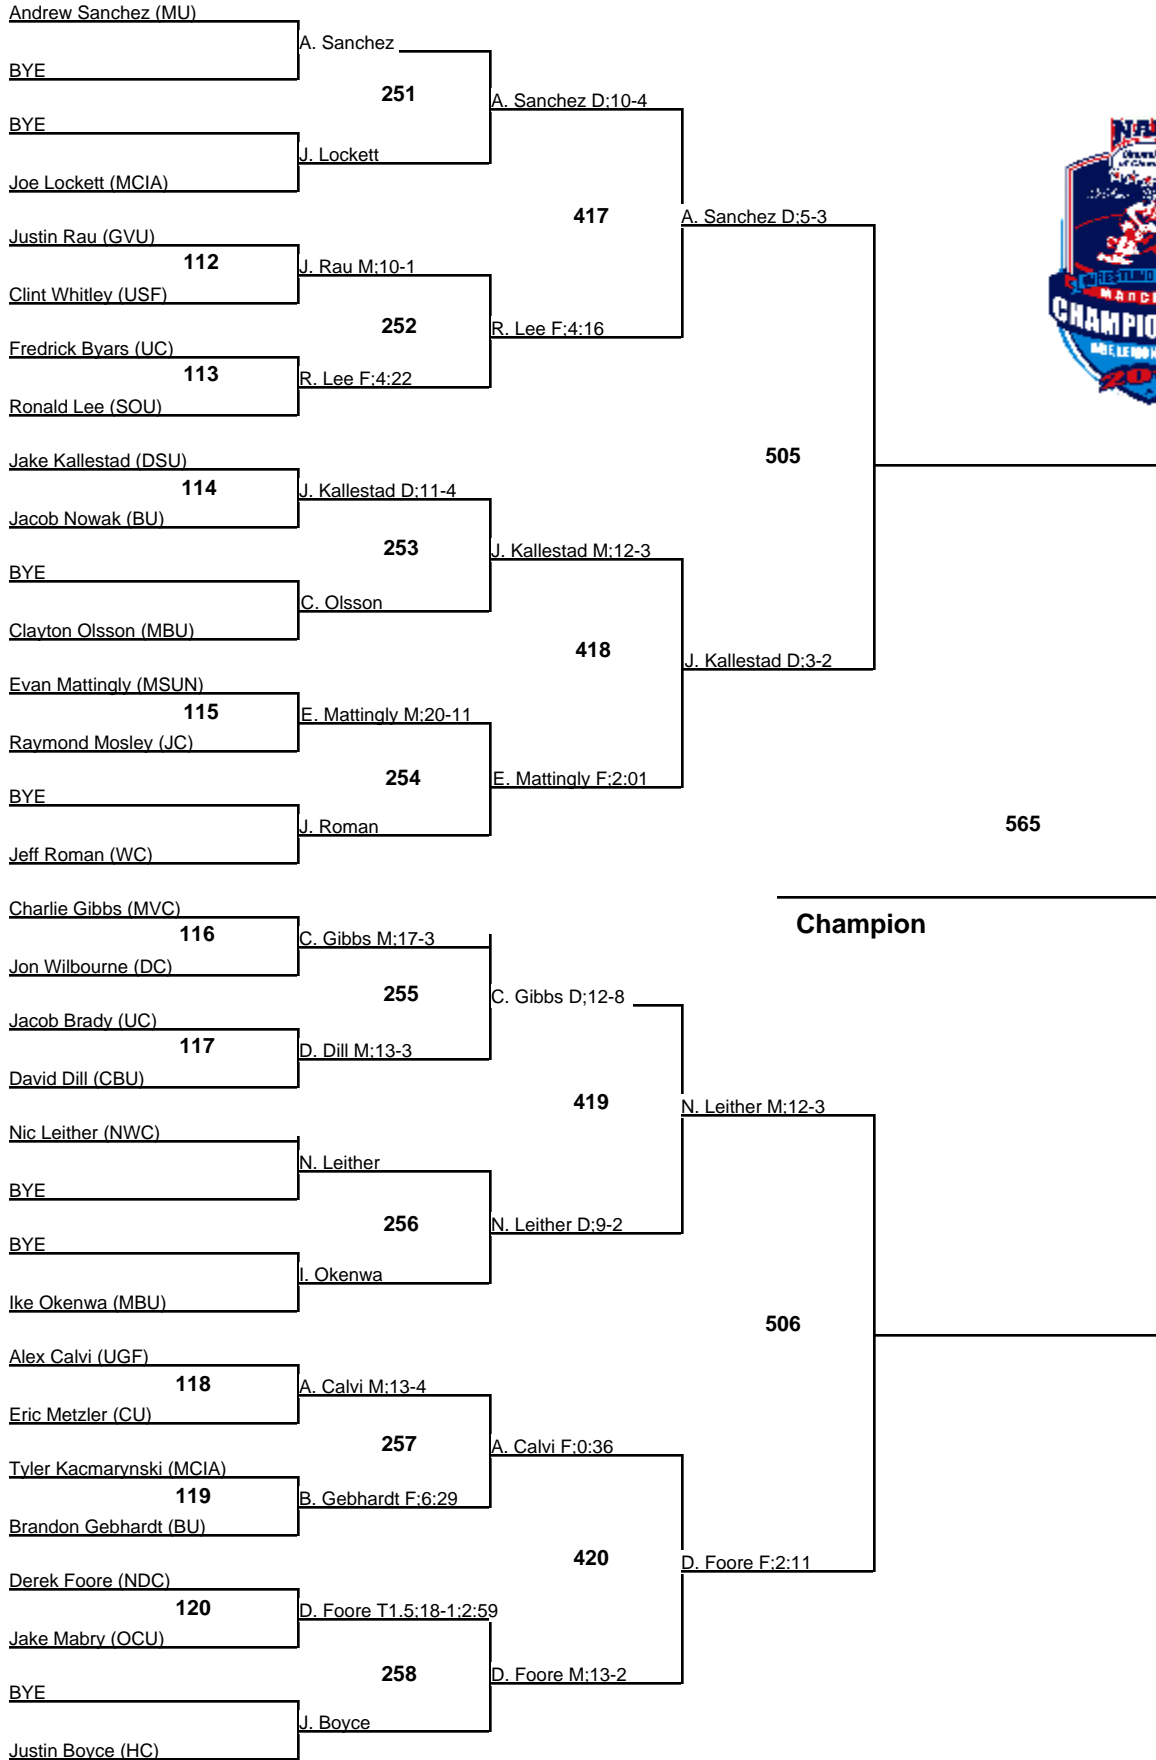

2010 NAIA Wrestling Championship

197
Championship
28 February 2010