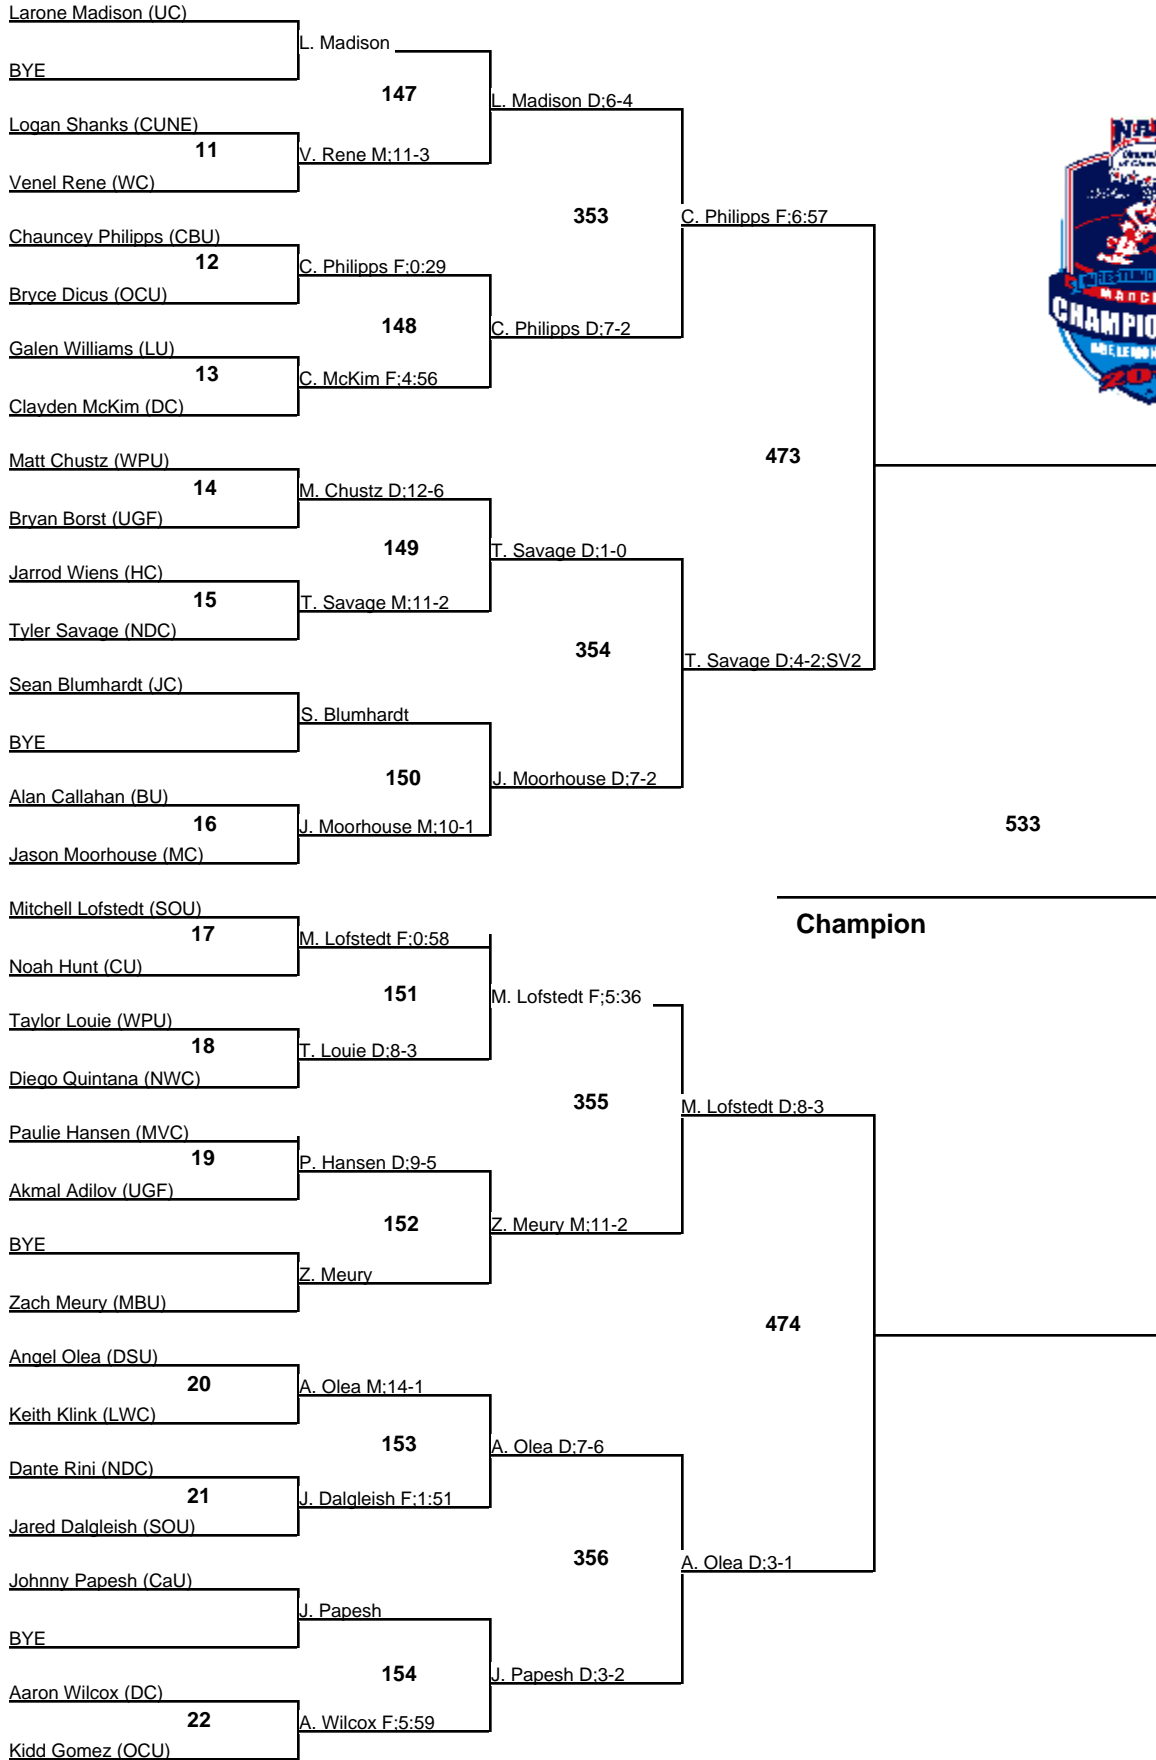

2010 NAIA Wrestling Championship

125
Championship
28 February 2010

2010 NAIA Wrestling Championship

125
Wrestleback
28 February 2010

2010 NAIA Wrestling Championship

133
Championship
28 February 2010

2010 NAIA Wrestling Championship

133
Wrestleback
 28 February 2010

2010 NAIA Wrestling Championship

141
Championship
28 February 2010

2010 NAIA Wrestling Championship

141
Wrestleback
28 February 2010

2010 NAIA Wrestling Championship

149
Championship
28 February 2010