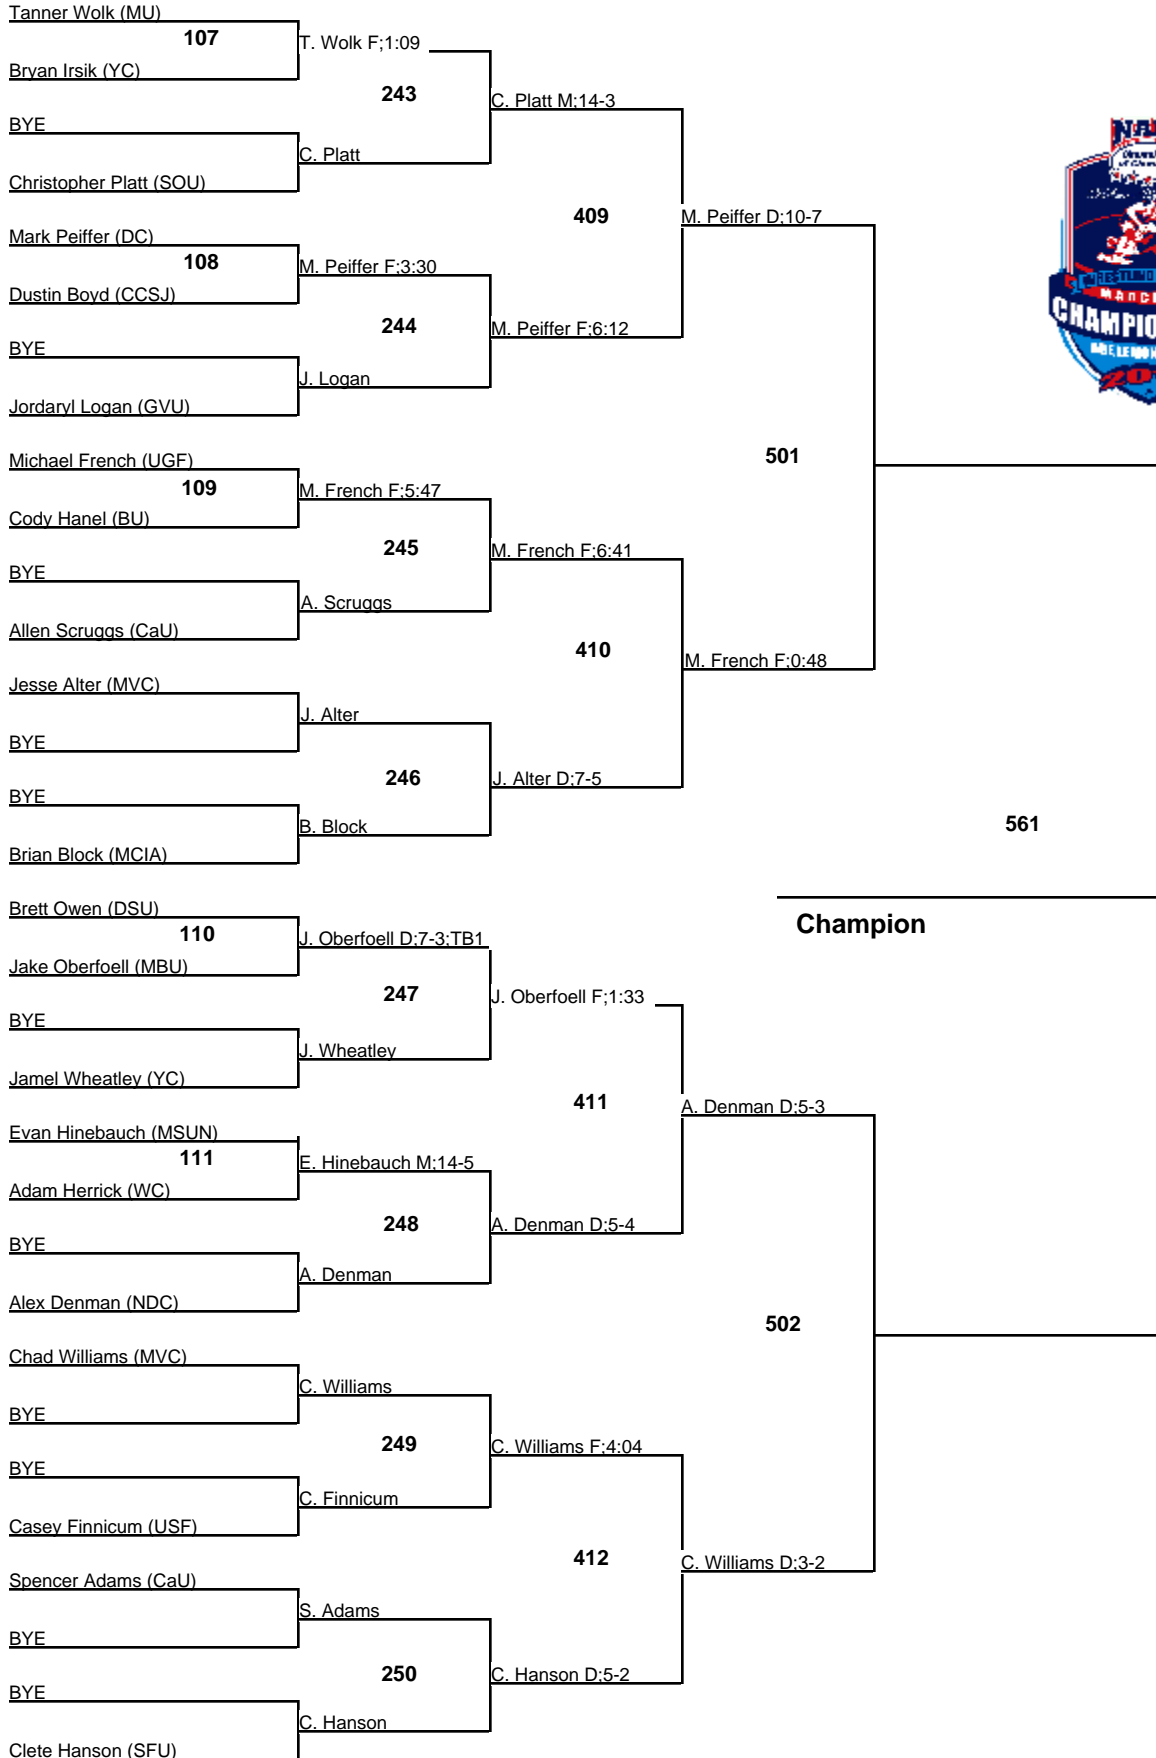

165
Championship
28 February 2010

2010 NAIA Wrestling Championship

165
Wrestleback
28 February 2010

2010 NAIA Wrestling Championship

174
Wrestleback
28 February 2010

2010 NAIA Wrestling Championship

184
Championship
28 February 2010