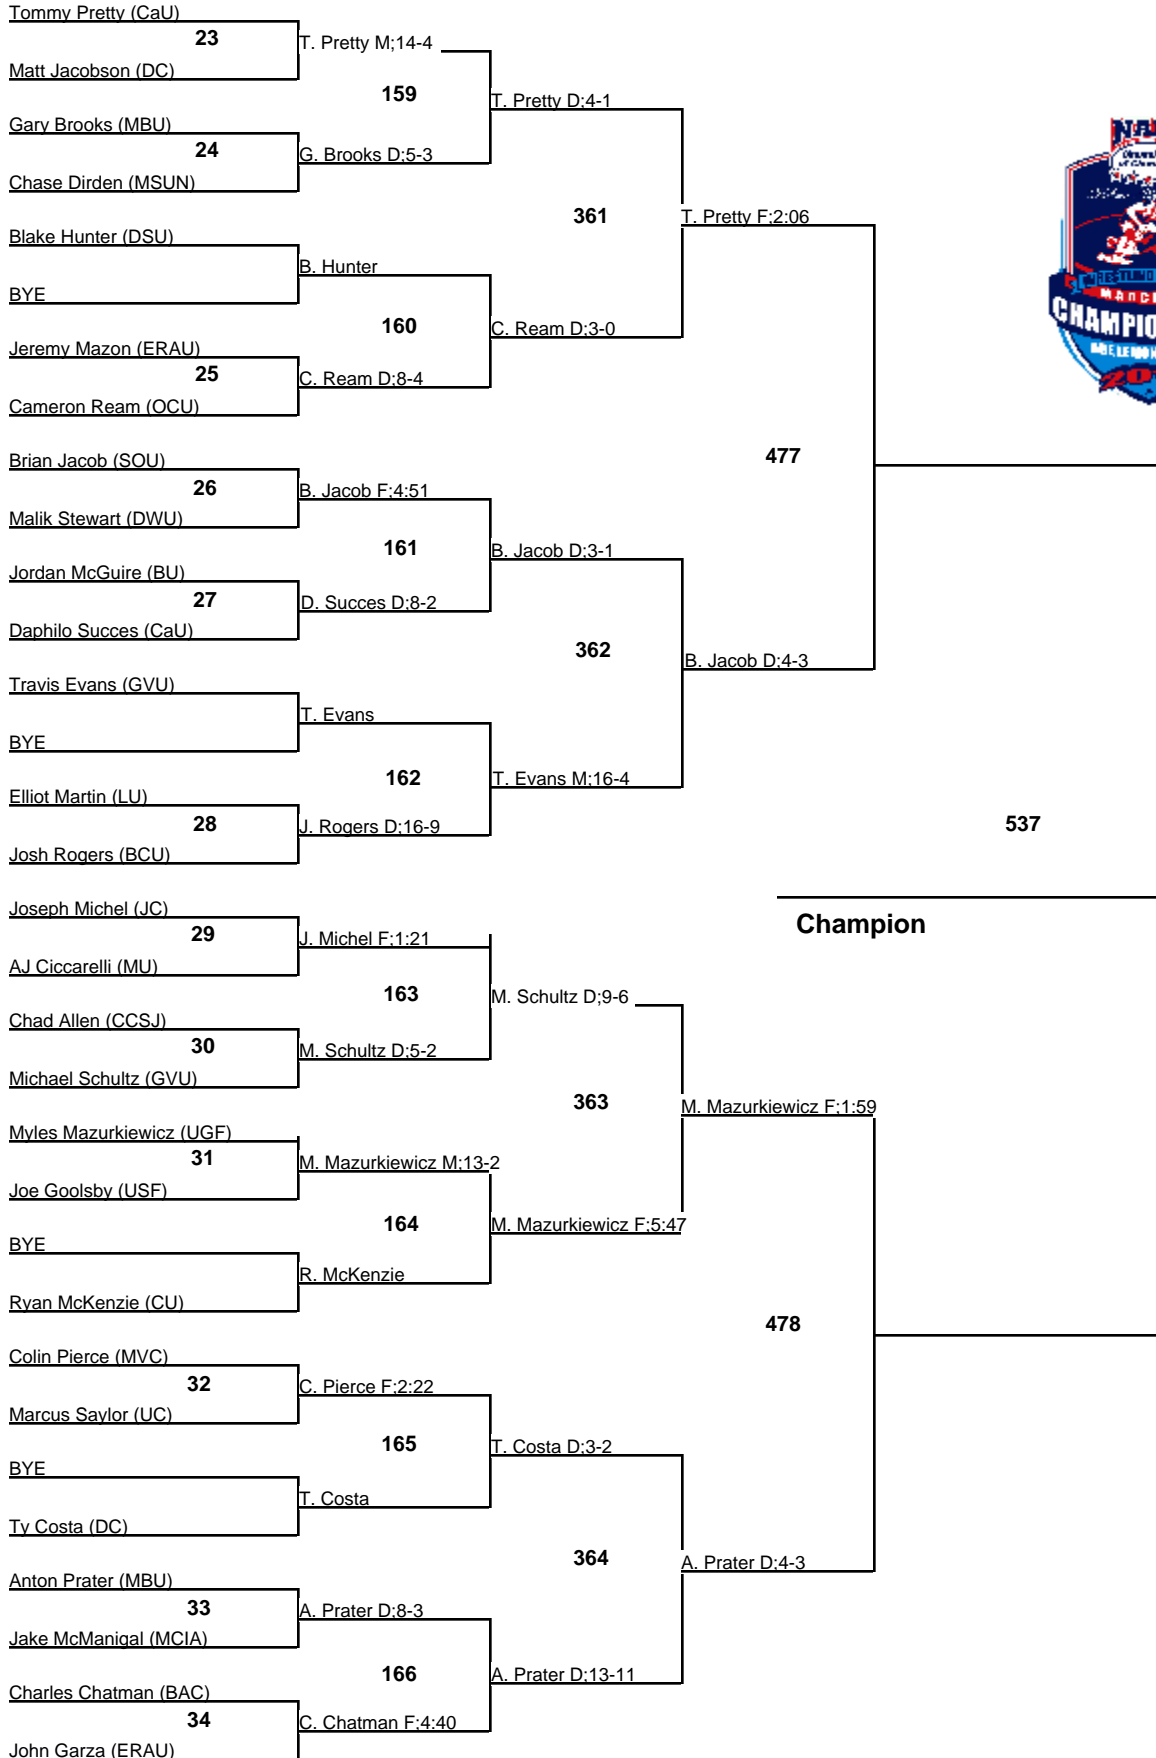

2010 NAIA Wrestling Championship

125
Championship
28 February 2010

2010 NAIA Wrestling Championship

125
Wrestleback
28 February 2010

2010 NAIA Wrestling Championship

133
Championship
28 February 2010

2010 NAIA Wrestling Championship

133
Wrestleback
 28 February 2010

2010 NAIA Wrestling Championship

141
Championship
28 February 2010

2010 NAIA Wrestling Championship

141
Wrestleback
28 February 2010

2010 NAIA Wrestling Championship

149
Championship
28 February 2010